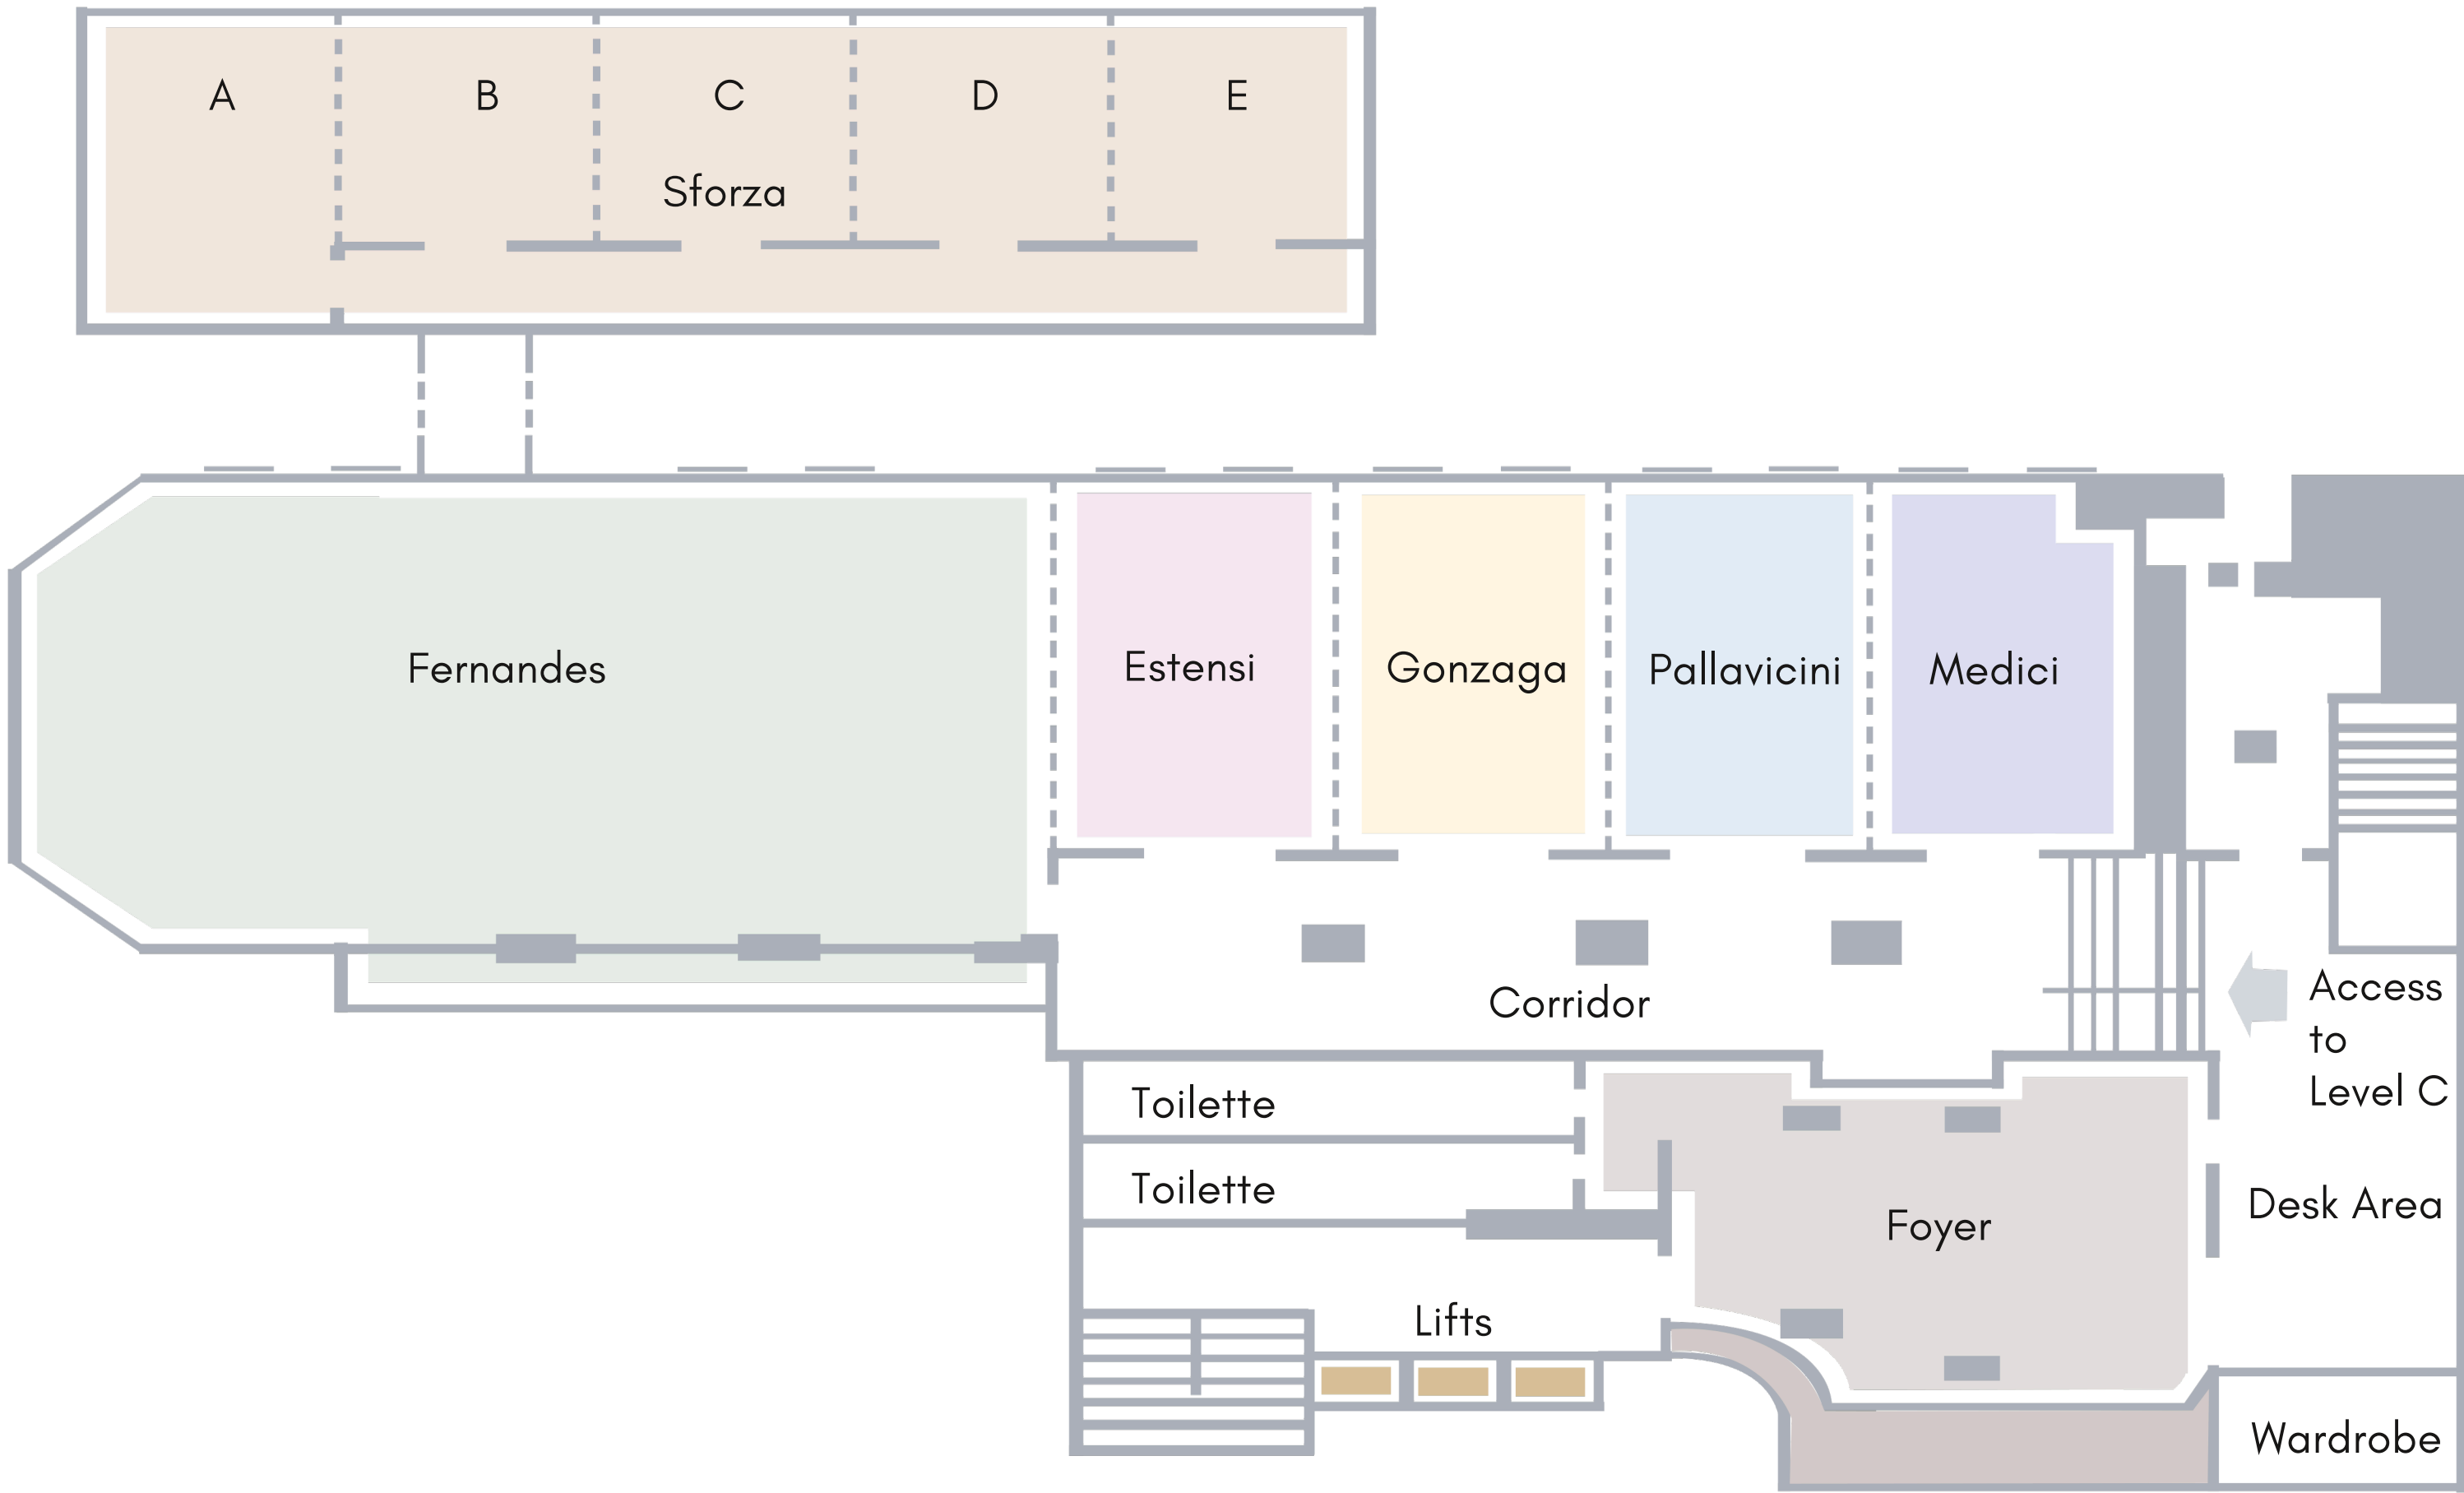

L
O
B
B
Y
L
E
V
E
L

	Colonna	Giardino d'Inverno	Pauline Borghese
CAPACITY			
buffet standing	200	100	50
buffet sits	125	70	40
served lunch/dinner	140	90	50

LEVEL-A

SALA TORLONIA

SALA FARNESE

SALA RUSPOLI

L
E
V
E
L
A

LEVEL B-C

SALA SFORZA B

SALA SFORZA A

SALA FERNANDES

LED WALL

7m WIDTH X 4m HEIGHT

AUTOMOTIVE

The Parco dei Principi Grand Hotel & Spa in Rome offers 18 elegant and versatile event spaces, perfect for conferences, weddings, and special gatherings. The largest room can accommodate up to 1,000 guests and features an LED wall for impressive presentations. The other rooms, tastefully furnished and equipped with modern technology, provide a refined and functional environment. Every event is meticulously planned to ensure an unforgettable experience.