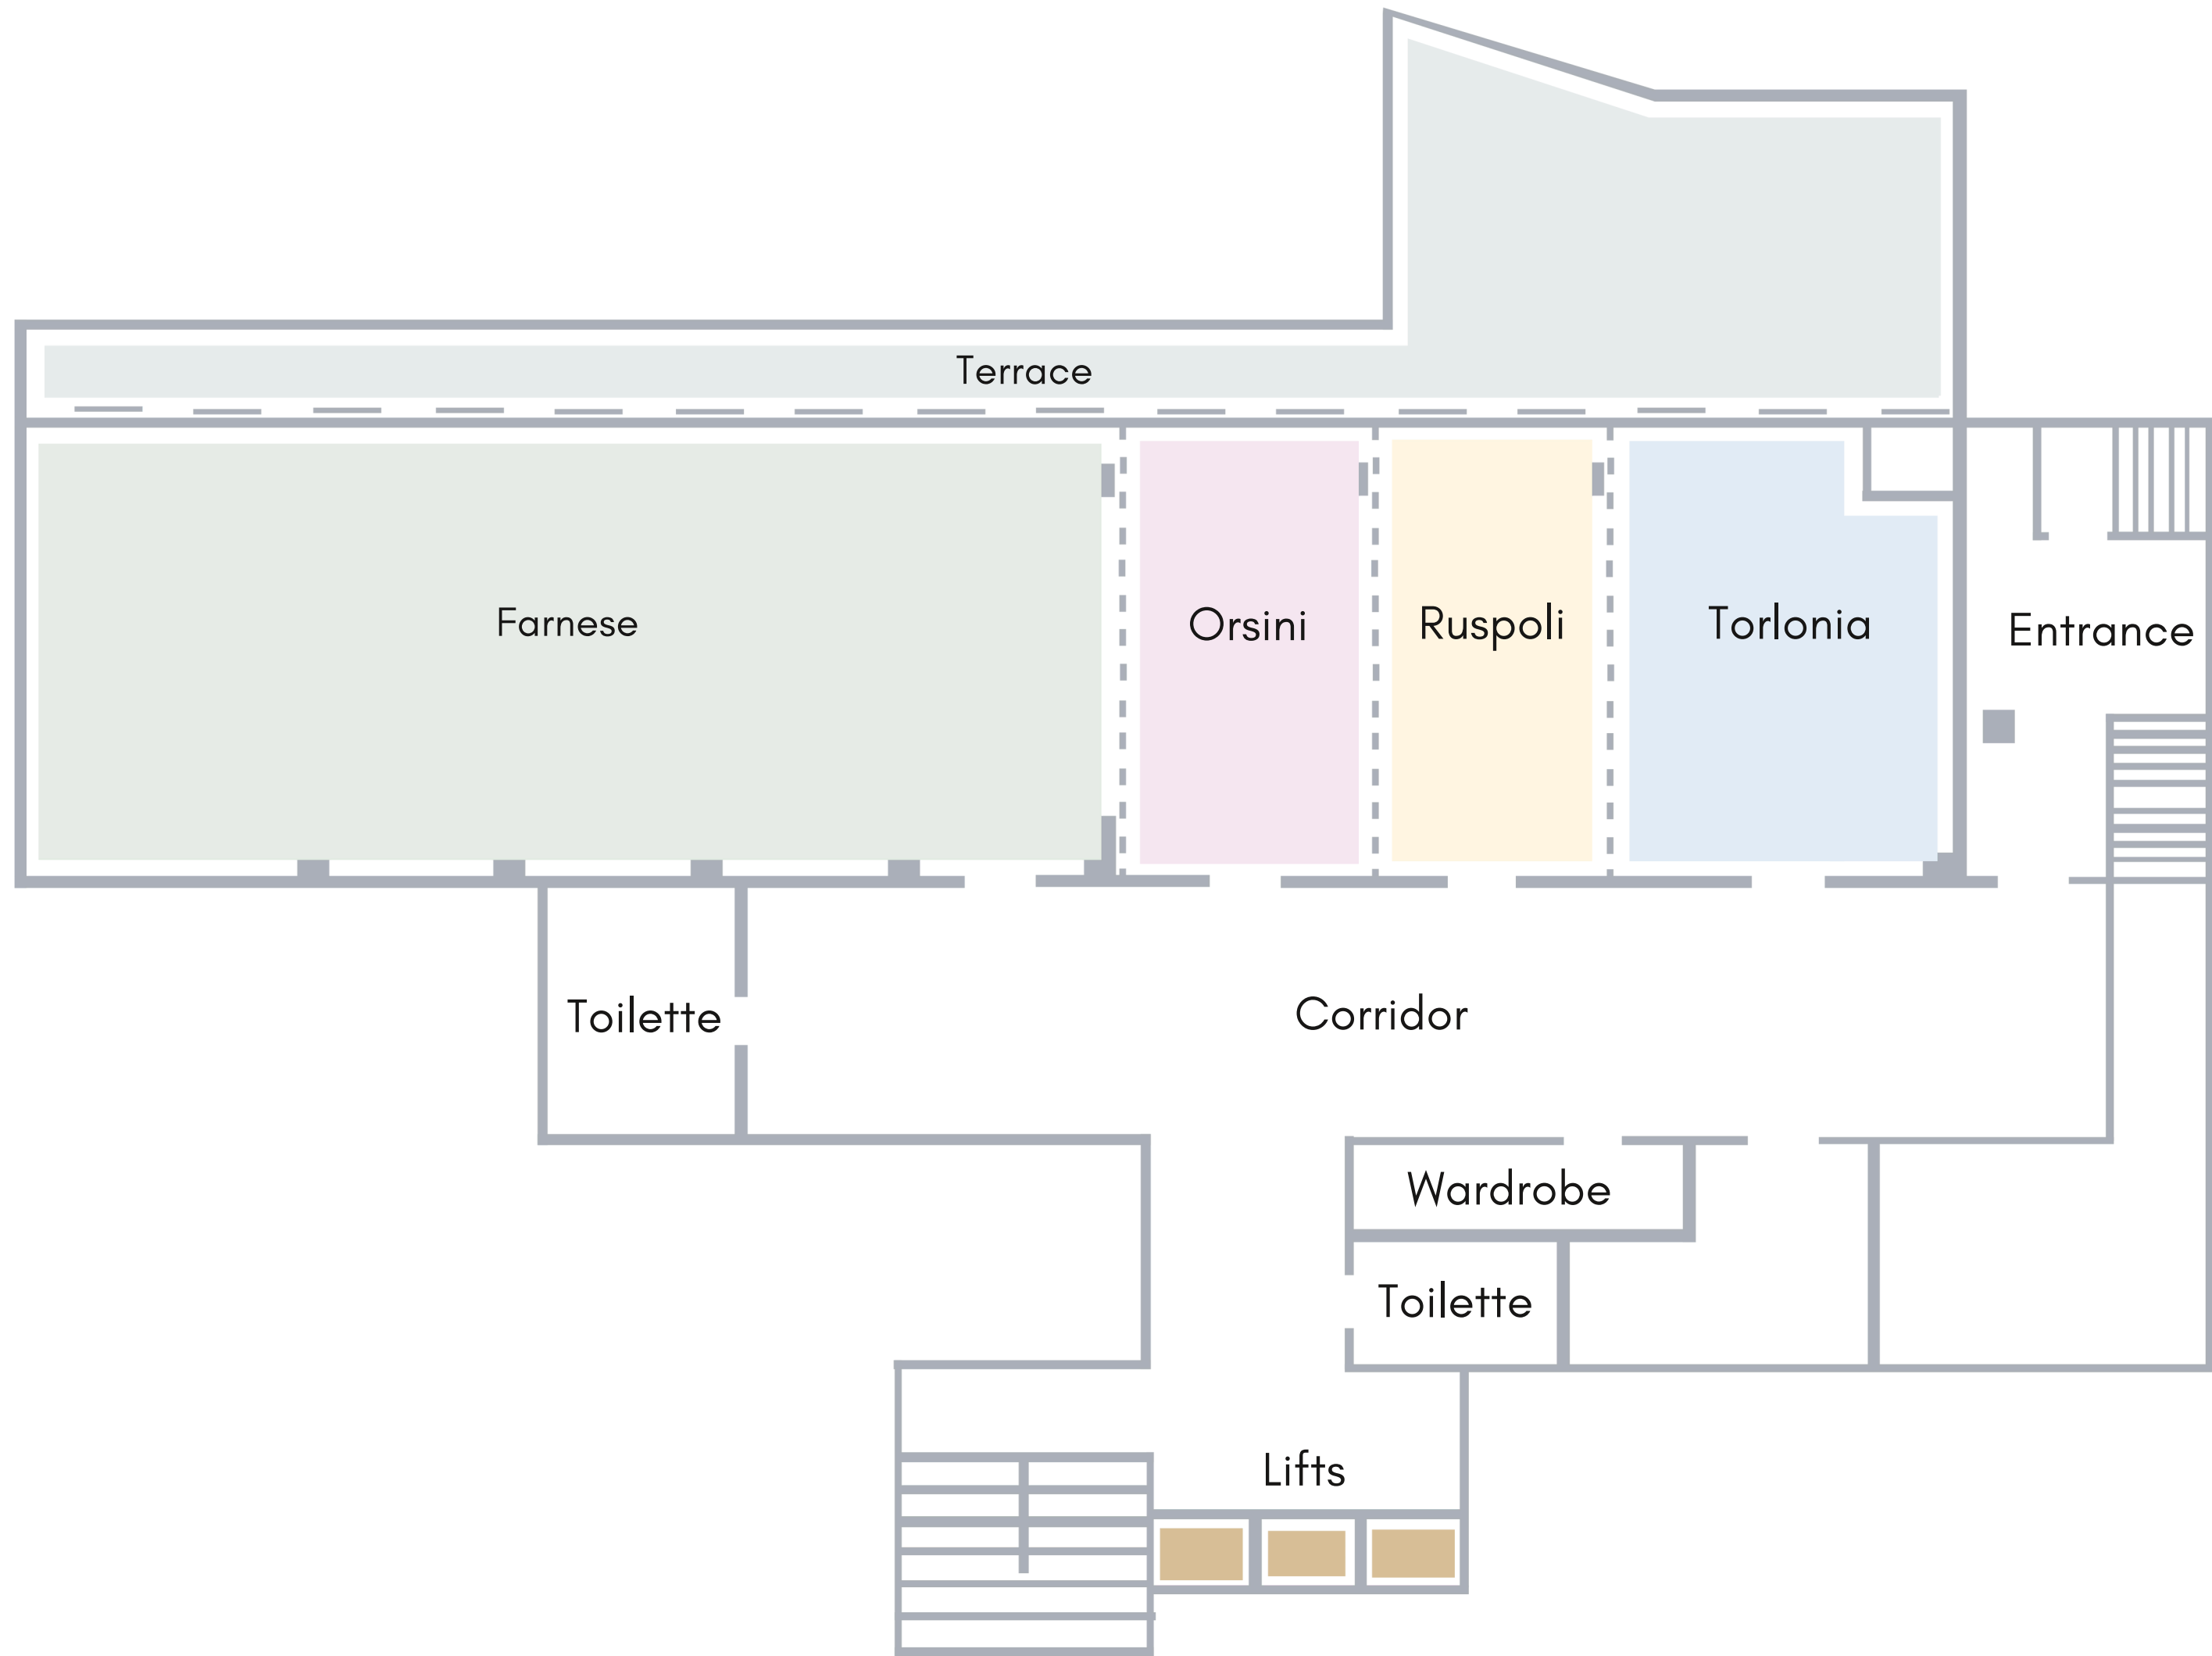

L
O
B
B
Y
L
E
V
E
L

	Colonna	Giardino d'Inverno	Pauline Borghese
CAPACITY			
buffet standing	200	100	50
buffet sits	125	70	40
served lunch/dinner	140	90	50

LEVEL-A

SALA TORLONIA

SALA FARNESE

SALA RUSPOLI

L
E
V
E
L
A

LEVEL B-C

SALA SFORZA B

SALA SFORZA A

SALA FERNANDES

LED WALL

7m WIDTH X 4m HEIGHT

AUTOMOTIVE

The Parco dei Principi Grand Hotel & Spa in Rome offers 18 elegant and versatile event spaces, perfect for conferences, weddings, and special gatherings. The largest room can accommodate up to 1,000 guests and features an LED wall for impressive presentations. The other rooms, tastefully furnished and equipped with modern technology, provide a refined and functional environment. Every event is meticulously planned to ensure an unforgettable experience.